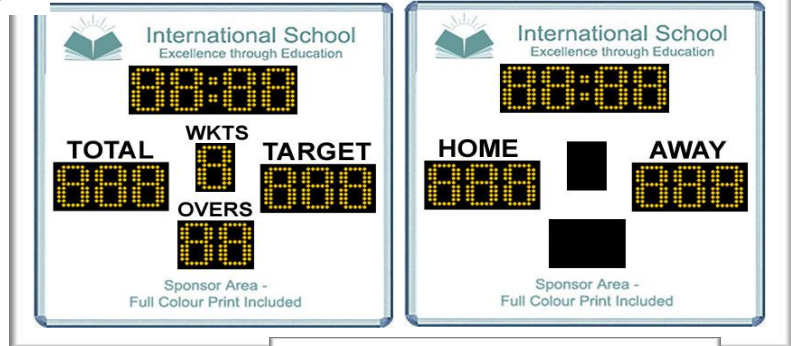

Electronic Sports Scoreboard  
LED Message Boards  
Traffic Control Systems

## SEL001/002 - Multi-Sport Scoreboard

Available with  
White or Black  
Face.

SEL001

SEL002

Wireless Control

### Specifications:

- Visible to 150 meters.
- 300mm digits – bright red or yellow.
- 2 Wireless SWC001 controllers (One for Rugby/ One for Cricket).
- Wireless PC Based software to score Rugby and Cricket.
- Power 220v AC.
- Waterproof electronics case – wall mount brackets.

#### Dimensions:

- SEL001 - 2000mm wide x 1700mm high.
- SEL002 - 2000mm wide x 2000mm high - no sponsor area
- Header Area - 1950mm wide x 300mm in height.
- Bottom Sponsor Area - 1950mm x 300mm in height SEL002 Only.