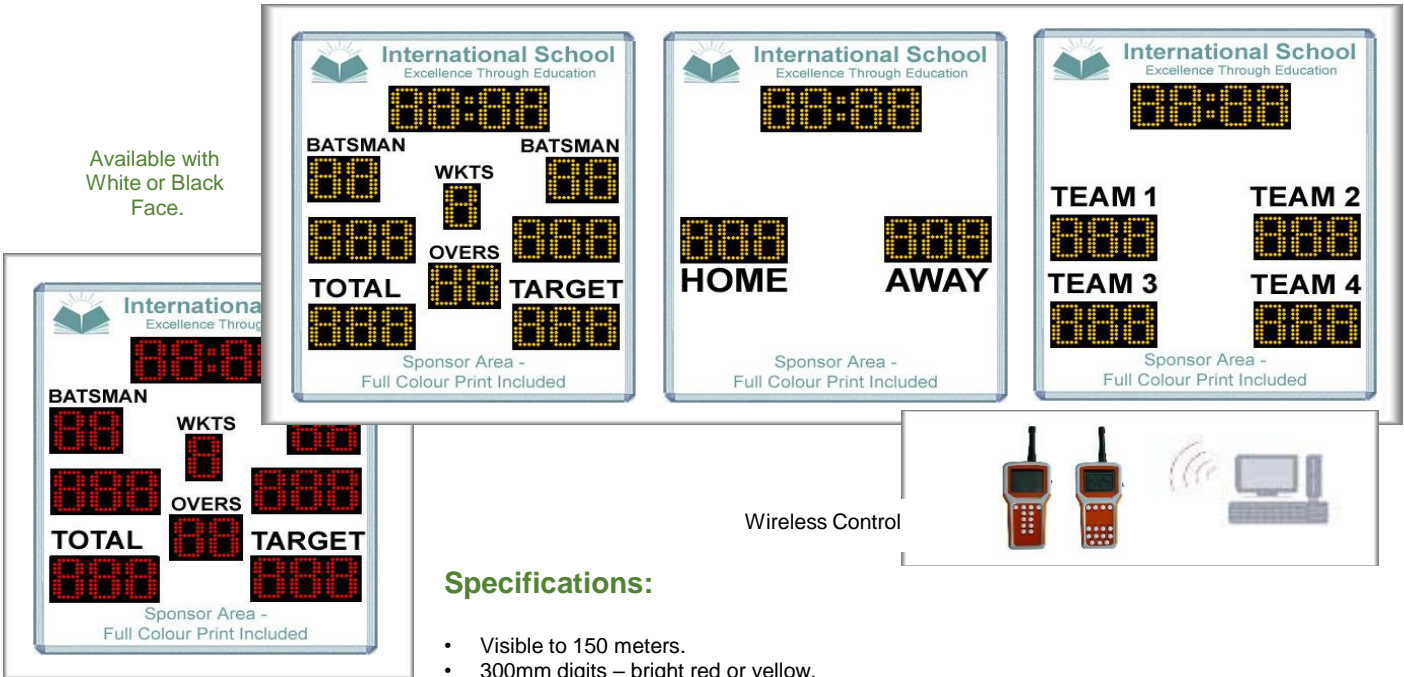

Electronic Sports Scoreboard  
LED Message Boards  
Traffic Control Systems

## SML001 - Multi-Sport Mid Scoreboard

Available with  
White or Black  
Face.

Wireless Control

### Specifications:

- Visible to 150 meters.
- 300mm digits – bright red or yellow.
- 2 Wireless SWC001 controllers (One for Rugby/ One for Cricket).
- Wireless PC Based software to score Rugby, Cricket and Athletics.
- Power 220v AC.
- Waterproof electronics case – wall mount brackets.
- Optional Galvanized and powder coated Pillar Stand available.

#### Dimensions:

- Size: 2000mm wide x 2400mm high.
- Header Area - 1950mm wide x 300mm in height.
- Bottom Sponsor Area - 1950mm x 300mm in height.