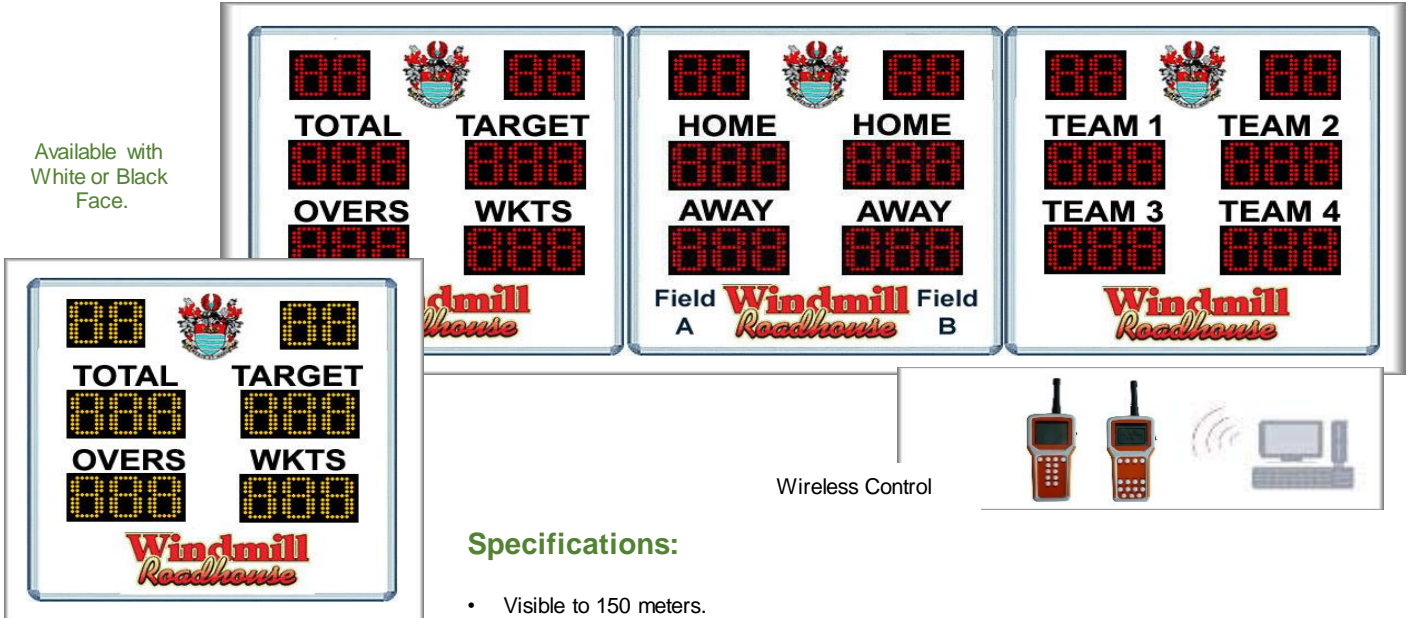

Electronic Sports Scoreboard  
 LED Message Boards  
 Traffic Control Systems

SEL003DT - Multi/Dual- Scoreboard

Available with  
 White or Black  
 Face.

SUNCO SPORTS (PTY)

**Specifications:**

- Visible to 150 meters.
- 300mm digits – bright red or yellow.
- 3 Wireless SWC001 controllers (Two for Rugby/ One for Cricket).
- Wireless PC Based software to score Rugby, Cricket and Athletics.
- Power 220v AC.
- Waterproof electronics case – wall mount brackets.
- Optional Galvanized and powder coated Pylon Stand available.

**Features:**

**Cricket:**

- Over's – up or down increment by one point.
- Batsmen – up or down.
- Wickets – up or down increment by one point.
- Runs – up/down by 1 point.

**Multi-Sport:**

- \*\*NEW\*\*** - Score 2 games simultaneously
- Score – up or down increment by one point.
- Game Clock - 2 independant count down clocks.

**Athletics:**

Score up to 4 teams 0 – 999  
 This unit comprises of a single scoreboard which can be simply and quickly changed from a Cricket scoreboard to a Multi Sport scoreboard to Athletics.

**Dimensions:**

- Size: 2000mm wide x 2000mm high.
- Header Area - 1950mm wide x 300mm in height.
- Bottom Sponsor Area - 1950mm x 300mm in height.

**Price:**

- Contact Us for Pricing

**Options:**

- Galvanized Pylon Type Stand.
- Solar Pack.