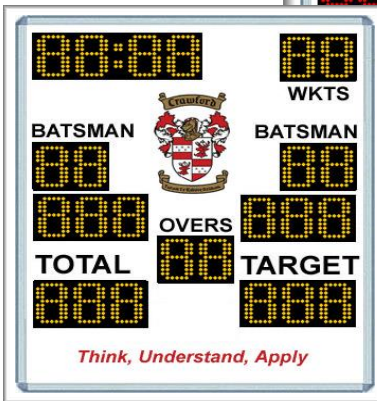

Electronic Sports Scoreboard
LED Message Boards
Traffic Control Systems

SELMD001 - Multi/Dual- Scoreboard

Available with
White or Black
Face.

Specifications:

- Visible to 150 meters.
- 300mm digits – bright red or yellow.
- 3 Wireless SWC001 controllers (Two for Rugby/ One for Cricket).
- Wireless PC Based software to score Rugby, Cricket and Athletics.
- Power 220v AC.
- Waterproof electronics case – wall mount brackets.
- Optional Galvanized and powder coated Pylon Stand available.

Features:

Cricket:

Over's – up or down increment by one point.
Batsmen – up or down.
Wickets – up or down increment by one point.
Runs – up/down by 1 point.

Multi-Sport:

Dual Game Scoring - Score 2 games simultaneously
Score – up or down increment by one point.
Game Clock - 2 independant count down clocks.

Athletics:

Score up to 4 teams 0 – 999
This unit comprises of a single scoreboard which can be simply and quickly changed from a Cricket scoreboard to a Multi Sport scoreboard to Athletics.

Dimensions:

- Size: 2000mm wide x 2400mm high.
- Logo Print Included.
- Bottom Sponsor Area - 1950mm x 300mm in height.