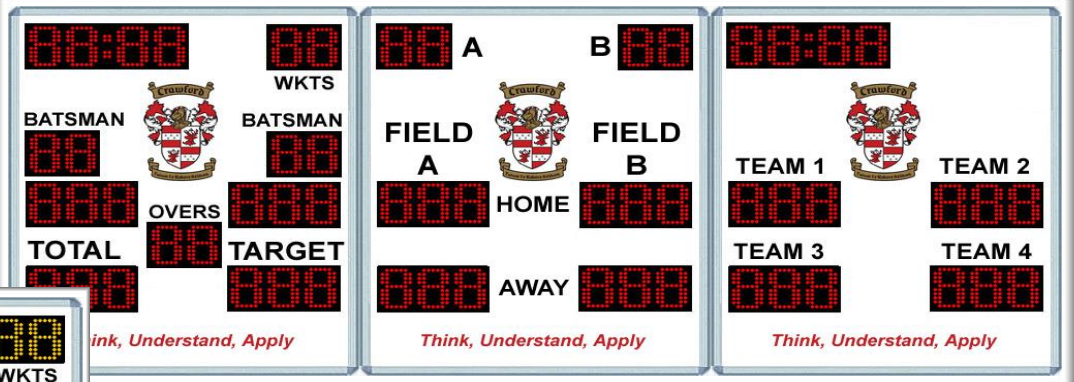

Electronic Sports Scoreboard
LED Message Boards
Traffic Control Systems

SELMD001 - Multi/Dual- Scoreboard

Available with
White or Black
Face.

Specifications:

- Visible to 150 meters.
- 300mm digits – bright red or yellow.
- 3 Wireless SWC001 controllers (Two for Rugby/ One for Cricket).
- Wireless PC Based software to score Rugby, Cricket and Athletics.
- Power 220v AC.
- Waterproof electronics case – wall mount brackets.
- Optional Galvanized and powder coated Pylon Stand available.

Features:

Cricket:

Over's – up or down increment by one point.
Batsmen – up or down.
Wickets – up or down increment by one point.
Runs – up/down by 1 point.

Multi-Sport:

Dual Game Scoring - Score 2 games simultaneously
Score – up or down increment by one point.
Game Clock - 2 independant count down clocks.

Athletics:

Score up to 4 teams 0 – 999
This unit comprises of a single scoreboard which can be simply and quickly changed from a Cricket scoreboard to a Multi Sport scoreboard to Athletics.

Dimensions:

- Size: 2000mm wide x 2400mm high.
- Logo Print Included.
- Bottom Sponsor Area - 1950mm x 300mm in height.