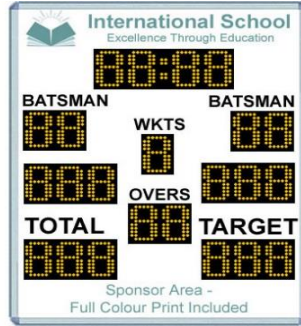

Electronic Sports Scoreboard
 LED Message Boards
 Traffic Control Systems

SELC - Range - Cricket

Available with
 White or Black
 Face.

SELC002

SELC003

SELC004

SELC001

Wireless Control

Specifications:

- SELC001-2000mm wide x 1750mm high .
- SELC002-2000mm wide x 2000mm high.
- SELC003-2000mm wide x 2400mm high.
- SELC004-2000mm wide x 2400mm high
- Visible to 150 meters.
- 300 mm main digits – bright Yellow or Red.
- Wireless controller – SWC001+ Wireless Software
- Power 220v AC
- Waterproof electronics case.
- Background colour options available - White or Black.