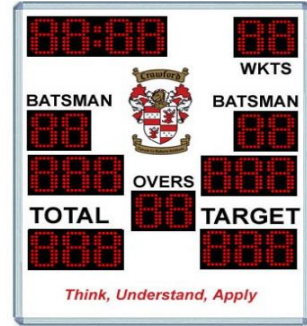

Electronic Sports Scoreboard
 LED Message Boards
 Traffic Control Systems

SELC - Range - Cricket

Available with
 White or Black
 Face.

SELC002

SELC003

SELC004

SELC001

Wireless Control

Specifications:

- SELC001-2000mm wide x 1750mm high .
- SELC002-2000mm wide x 2000mm high.
- SELC003-2000mm wide x 2400mm high.
- SELC004-2000mm wide x 2400mm high
- Visible to 150 meters.
- 300 mm main digits – bright Yellow or Red.
- Wireless controller – SWC001+ Wireless Software
- Power 220v AC
- Waterproof electronics case.
- Background colour options available - White or Black.