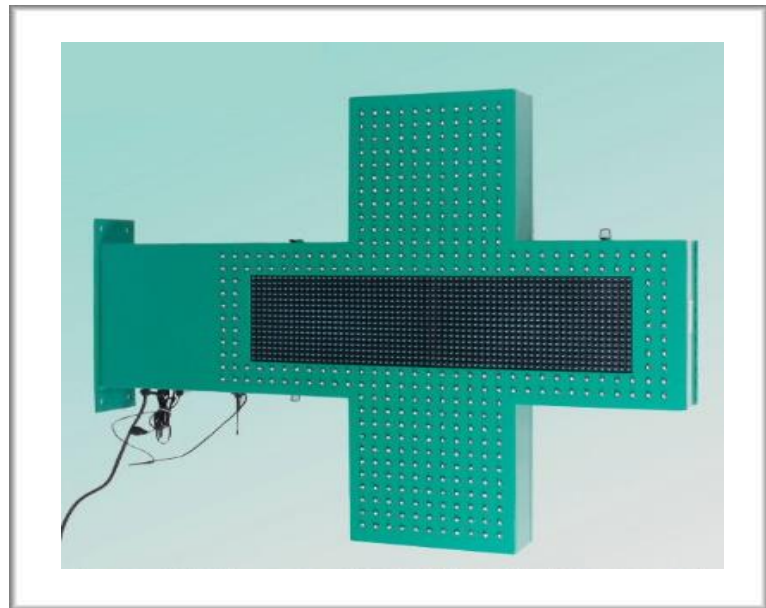

Electronic Sports Scoreboard
LED Message Boards
Traffic Control Systems

SEL-P001 LED Pharmacy Cross

Outer LED - Green only
Inner Programmable Area
Available in Green or Blue

SUNCO SPORTS (PTY)

Specifications:

- Display Size - 80cm x 80cm.
- Frame Size - 105cm x 80cm x 10cm
- Double Sided.
- External Flashing Area (Cross).
- 16 x 64 pixel inner LED display - programmable.
- Supports Text, Images, Date, Temperature and Time
- Wifi or Udisk control.
- Power 220v AC.
- Waterproof outdoor electronics case – wall mount brackets.