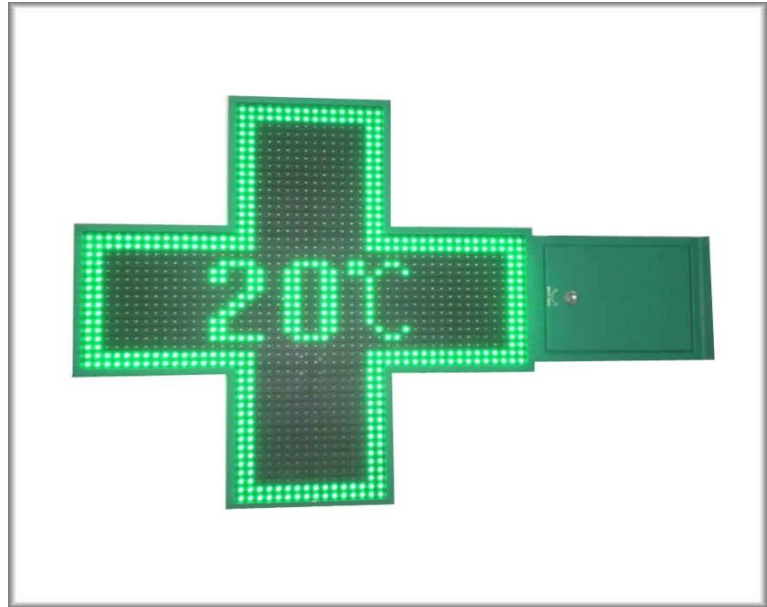

Electronic Sports Scoreboard
LED Message Boards
Traffic Control Systems

SEL-P002 LED Pharmacy Cross

Entire Display Programmable

SUNCO SPORTS (PTY)

Specifications:

- Display Size - 80cm x 80cm.
- Frame Size - 105cm x 80cm x 10cm
- Double Sided.
- Total Screen Programmable.
- Supports Text, Images, Date, Temperature and Time
- Wifi or Udisk control.
- Power 220v AC.
- Waterproof outdoor electronics case – wall mount brackets.