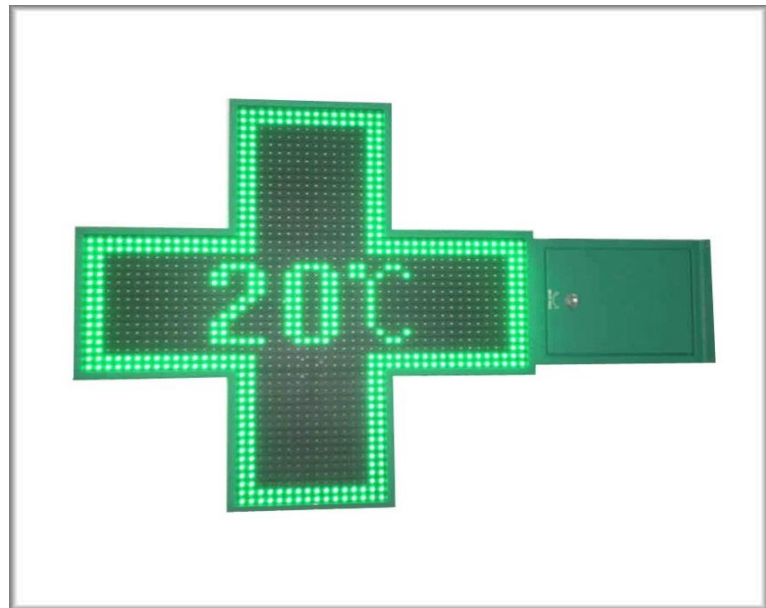

Electronic Sports Scoreboard
LED Message Boards
Traffic Control Systems

SEL-P003 LED Pharmacy Cross

Entire Display Programmable

SUNCO SPORTS (PTY)

Specifications:

- Display Size - 100cm x 100cm.
- Frame Size - 137cm x 101cm x 10cm
- Double Sided.
- Total Screen Programmable.
- Supports Text, Images, Date, Temperature and Time
- Wifi or Udisk control.
- Power 220v AC.
- Waterproof outdoor electronics case – wall mount brackets.