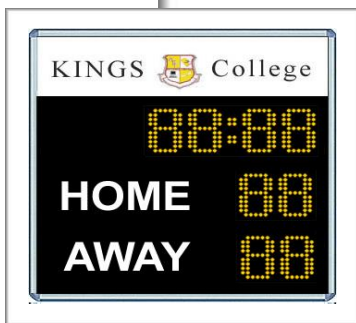

Electronic Sports Scoreboard
LED Message Boards
Traffic Control Systems

SELR - Range - Rugby/ Soccer

Available with
White or Black
Face.

SUNCO SPORTS (PTY)

Wireless Control

Specifications:

- SELR001-1500mm wide x 1000mm high .
- SELR002-1500mm wide x 1500mm high.
- SELR003-1500mm wide x 1800mm high.
- SELR004-2000mm wide x 1850mm high
- Visible to 150 meters.
- 300 mm main digits – bright Yellow or Red.
- Wireless controller – SWC001+ Wireless Software
- Power 220v AC
- Waterproof electronics case.
- Background colour options available - White or Black.

Features:

- Score Up or Down Increment by 1 point.
- Game Clock Up or Down.
- Electronic Team Names - 8 digits -SELR004 Only

Unit Control Programs:

- Rugby.
- Soccer.

Price ex Cape Town:

Contact Us for Current Pricing