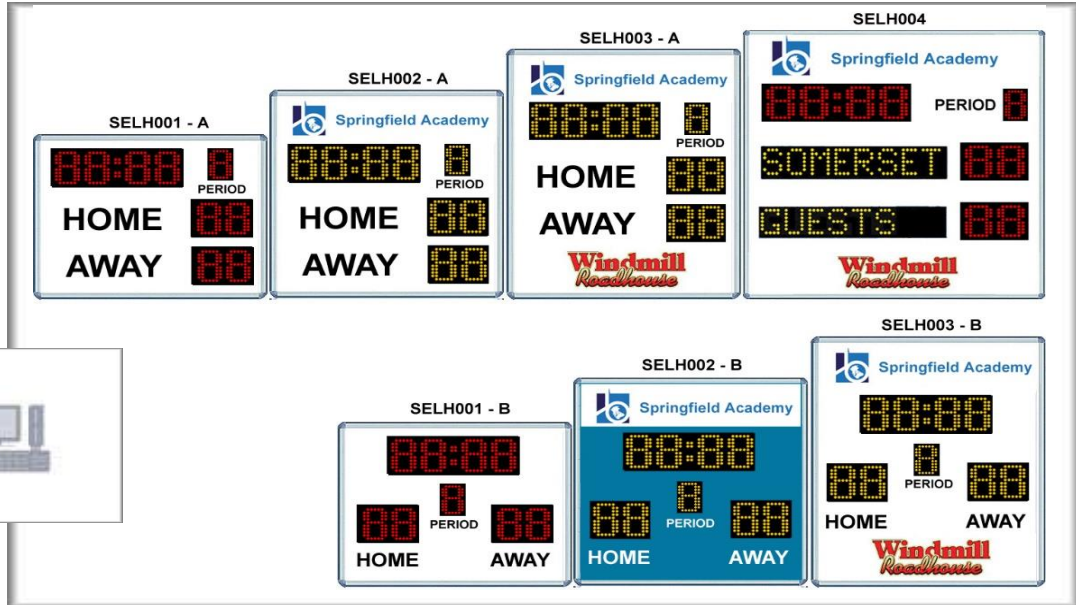

Electronic Sports Scoreboard
LED Message Boards
Traffic Control Systems

SELH - Range - Hockey

Available with
White, Black or
Blue Face.

Wireless Control

SUNCO SPORTS (PTY)

Specifications:

- SELH001-1500mm wide x 1000mm high .
- SELH002-1500mm wide x 1500mm high.
- SELH003-1500mm wide x 1800mm high.
- SELH004-1850mm wide x 1850mm high
- Visible to 150 meters.
- 300 mm main digits – bright Yellow or Red.
- Wireless controller – SWC001+ Wireless Software
- Power 220v AC
- Waterproof electronics case.

Features:

- Score Up or Down Increment by 1 point.
- Game Clock Up or Down.
- Electronic Team Names - 8 digits -SELH004 Only

Unit Control Programs:

- Hockey.

Price:

Contact us for current pricing

Options:

- Pylon Type Stand
- Solar Pack