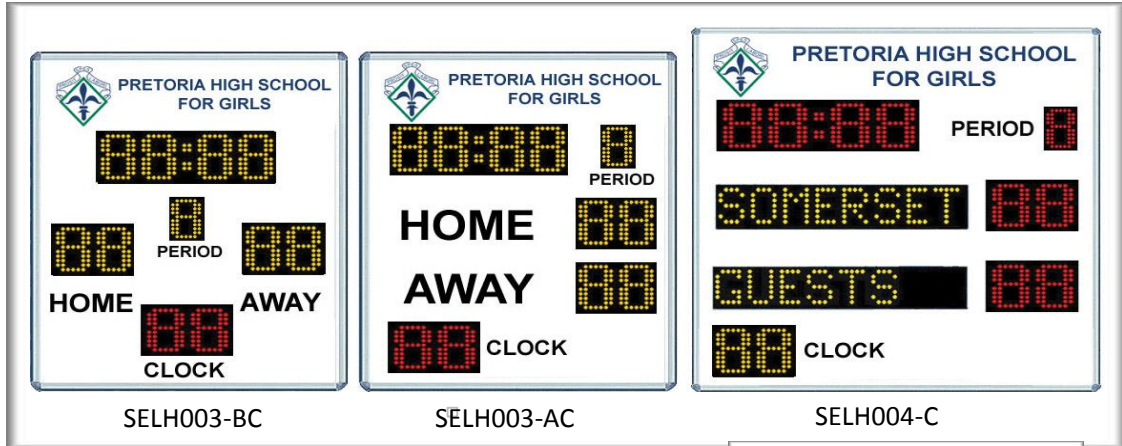

Electronic Sports Scoreboard
LED Message Boards
Traffic Control Systems

SELHC - Range - Hockey

Available with
White, Black or
Blue Face.

Wireless Control

SUNCO SPORTS (PTY)

Specifications:

- SELH003-BC-1500mm wide x 1000mm high .
- SELH003-AC-1500mm wide x 1500mm high.
- SELH004-C-1850mm wide x 1850mm high.
- Visible to 150 meters.
- 300 mm main digits – bright Yellow or Red.
- Wireless controller – SWC001+ Wireless Software
- Power 220v AC
- Waterproof electronics case.

Features:

- Score Up or Down Increment by 1 point.
- Game Clock Up or Down.
- 40 Second Countdown Clock - Adjustable.
- Electronic Team Names - 8 digits -SELH004 Only

Unit Control Programs:

- Hockey.

Price Ex George: