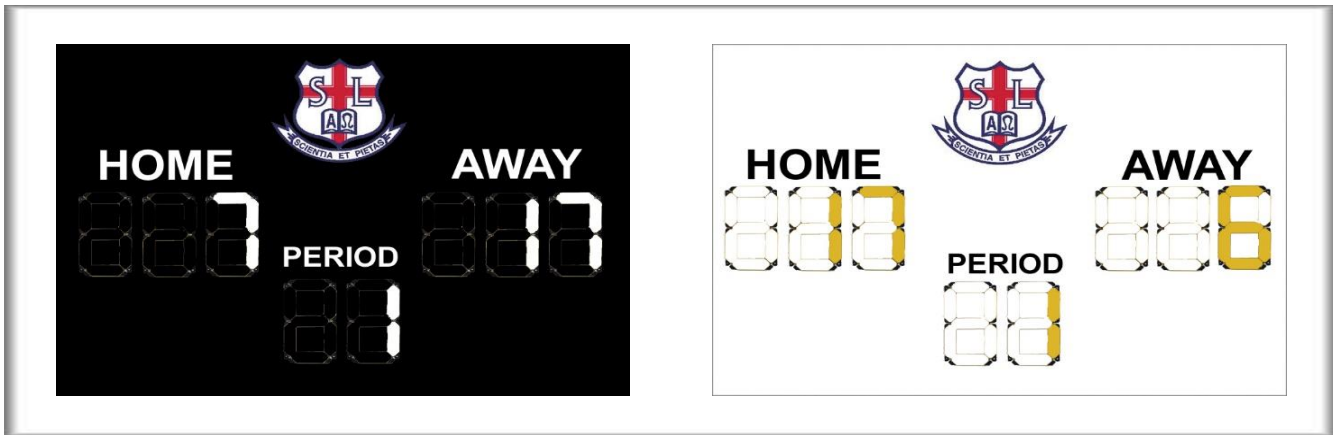

Electronic Sports Scoreboard
LED Message Boards
Traffic Control Systems

SELMH001 - Man/ Hockey Scoreboard

SELMH001

Available with
White or Black
Face.

SUNCO SPORTS (PTY)

Specifications:

- Visible to 200 meters.
- 300mm digits – bright yellow.
- High Visibility - available in Black, White or Yellow
- Wall or Fence Mount.
- Easy operation.

Features:

Hockey:

Home and Away Scoring.
Period Display.

Dimensions:

- SELMH001 - 1800mm wide x 1250mm high.

Price Excluding VAT:

- SELMH001 - **Contact Us for Current Pricing**