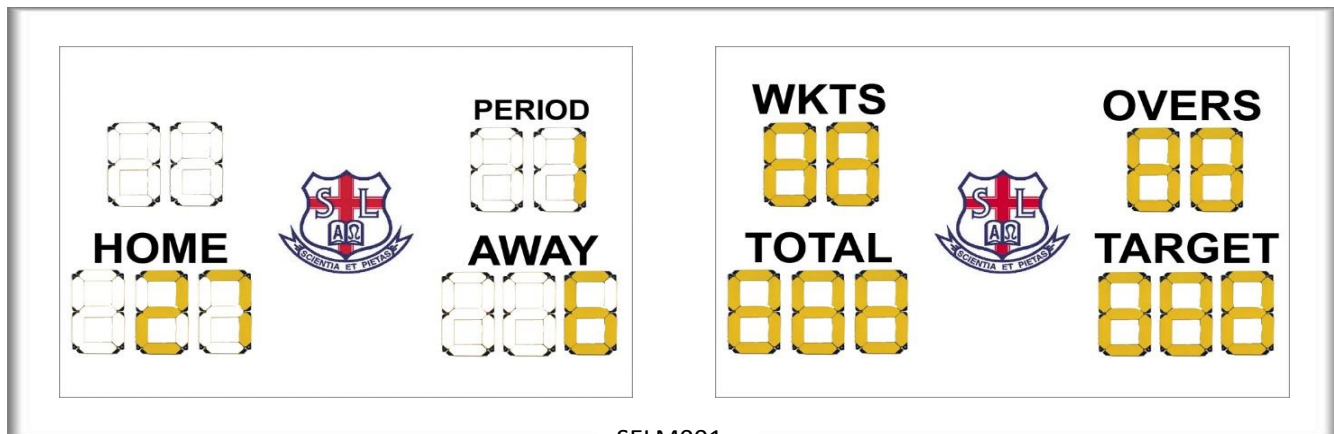

Electronic Sports Scoreboard  
LED Message Boards  
Traffic Control Systems

## SELM001 - Manual Multi Scoreboard

SELM001

Available with  
White or Black  
Face.

SUNCO SPORTS (PTY)

### Specifications:

- Visible to 200 meters.
- 300mm digits – bright yellow.
- High Visibility - available in Black, White or Yellow
- Wall or Fence Mount.
- Easy operation.