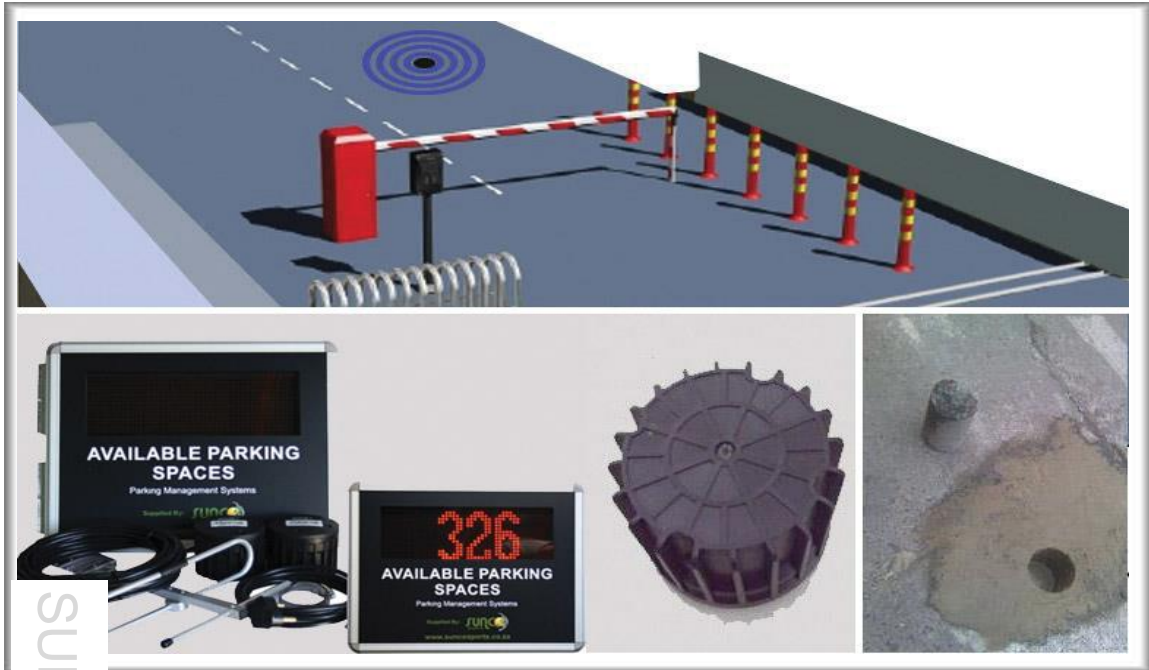

WPM001 Wireless Parking Management System

SUNCO SPORTS (PTY) LTD

System:

Turnkey parking management system. LED Display at parking entrance shows empty parking bays available.
Kit includes 2 wireless sensors - entry and exit, system controller and LED display.

Features:

- Embedded installation without wires
- 120m communication distance from sensor to access point.
- Impervious to weather
- 0.5-1.5m detection range(adjustable)
- 98% accuracy.
- 10 years battery life
- 5 mins installation and deployment reduces road closures and labor cost
- Self-calibrating, self-tuning
- Re-usable and support wireless OTA upgrade
- Patented, easily integrate with traffic controller, camera or other devices
- Easy configuration

Contact Us for current Pricing