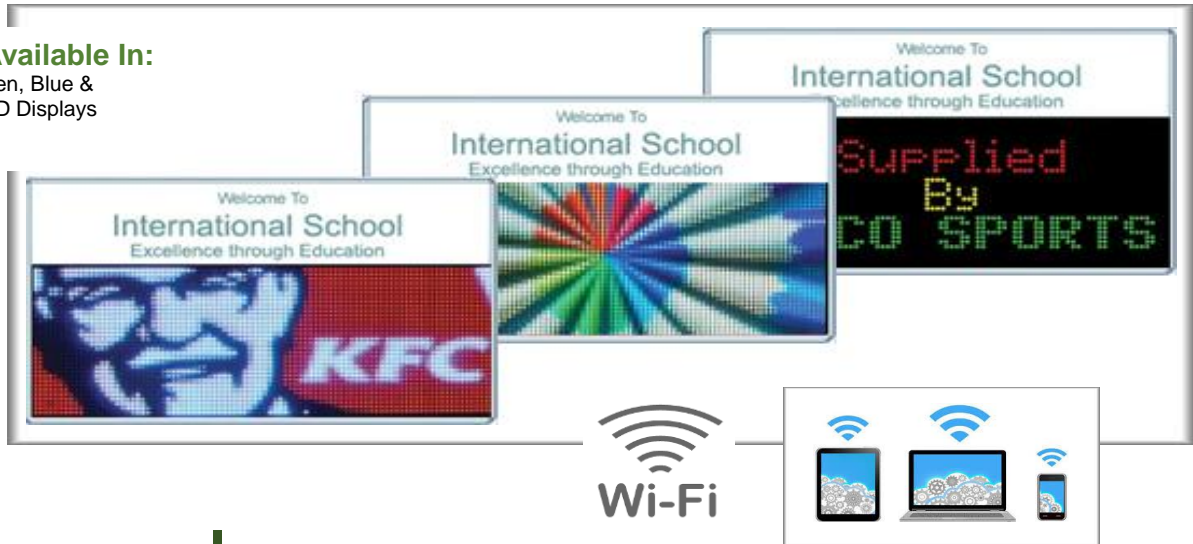

Electronic Sports Scoreboard
LED Message Boards
Traffic Control Systems

SM1250 - WiFi Control Full Colour Message Board

Also Available In:

Red, Green, Blue &
White LED Displays

SUNCO SPORTS (PTY) LTD

Specifications:

- Ability to display various fonts and character sizes from 50mm – 320mm.
- Up to 4 lines can be displayed at 50mm font size.
- Create and display graphics.
- Display Full Colour jpgs, gifs and video files.
- On board memory.
- Message Board is controlled by WiFi or Android Smart Phone.
- Unit can link into existing WiFi or create its own WiFi Hotspot.
- WiFi password protected for security.
- Comprehensive Messaging and Display Software.
- 220v AC Power.
- Sunlight Readable Full Colour display.
- 150 plus meter visibility.