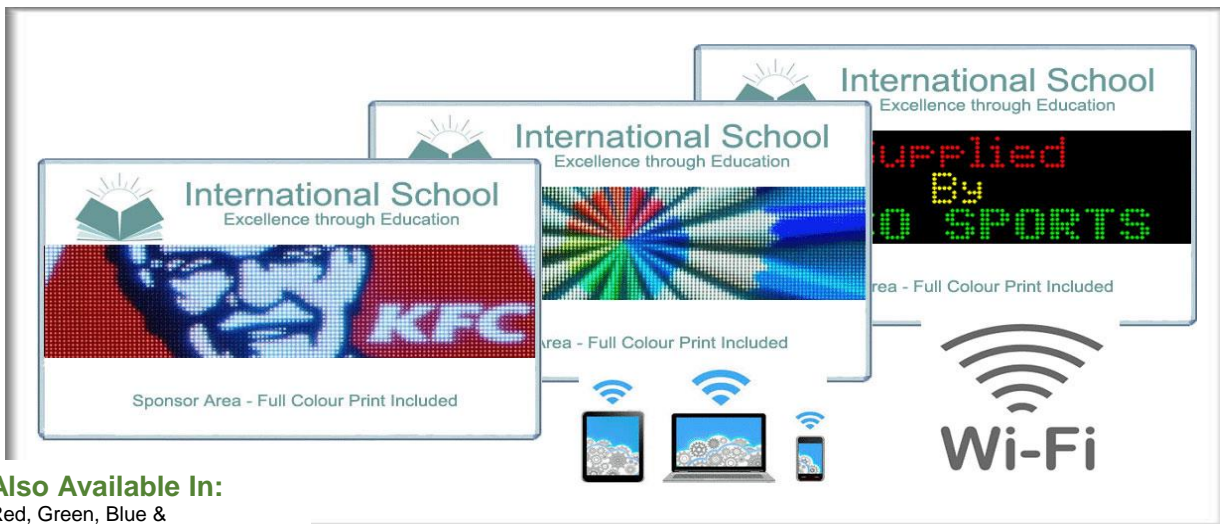

Electronic Sports Scoreboard
LED Message Boards
Traffic Control Systems

SM1950 - WiFi Control Full Colour Message Board

Also Available In:

Red, Green, Blue &
White LED Displays

SUNCO SPORTS (PTY) LTD

Specifications:

- Ability to display various fonts and character sizes from 50mm – 450mm.
- Up to 6 lines can be displayed at 50mm font size.
- Create and display graphics.
- Display Full Colour gifs, jpegs and video files.
- On board memory.
- Message Board is controlled by WiFi Pc or Android Smart Phone.
- Unit can link into existing WiFi or create its own WiFi Hotspot.
- WiFi password protected for security.
- Comprehensive Messaging and Display Software.
- 220v AC Power.
- Sunlight readable Full Colour LED display.
- 150 plus meter visibility.

Dimensions:

- Size: 2000mm wide x 1180mm high.
- LED Display Area: 1920mm x 480mm
- Header Area - 1950mm wide x 350mm in height.
- Bottom Sponsor Area - 1950mm x 350mm in height.

Price Excluding VAT:

- Contact our Sales Team for Current Pricing.