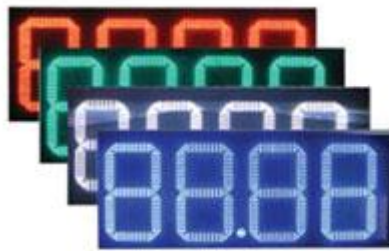

SP Range - LED Petrol/ Diesel Price Displays

Our SP Range of LED Petrol/Diesel Displays are available in a range of sizes and colours.
Supplied in waterproof enclosures and controlled wirelessly via RF controller. Mounting brackets and required cabling are included in the kits.
One controller unit can control up to 6 displays.

Phone: Sales - 087 551 1589
Email: sales@suncosports.co.za
Web: <http://www.suncosports.co.za>

Available in:

- Red
- Green
- Blue
- White

S
u
n
c
o
s

S
p
o
r
t
s

Specifications:

- SP001 -200mm Digits: Cabinet Size -632mm x 293mm x 60mm.
- SP002 -300mm Digits: Cabinet Size -944mm x 400mm x 60mm.
- SP003 -400mm Digits: Cabinet Size -1124mm x 507mm x 60mm.
- SP004 -600mm Digits: Cabinet Size -1771mm x 710mm x 60mm.
- SC001-Controller Box: 300mm x 300mm x 80mm.
- Visible to 100 meters.
- RF Controller –RF Control Distance: 10 –100 meters
- Power 220v AC
- Available in Bright Red, Blue, Green or White.

NOTE: Each Installation requires one Controller Box in addition to the digits

Price Excluding VAT:

- SP001 - 200mm - 4 digit display - **Contact Us for Current Price**
- SP002 - 300mm - 4 digit display - **Contact Us for Current Price**
- SP003 - 400mm - 4 digit display - **Contact Us for Current Price**
- SP004 - 600mm - 4 digit display - **Contact Us for Current Price**
- SC001 - Controller Box - **Contact Us for Current Price**